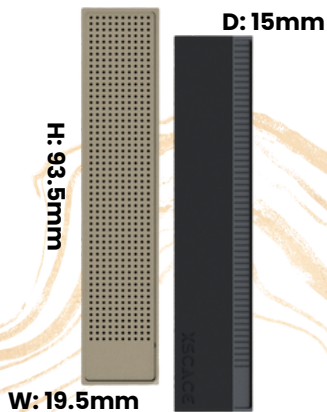

Rigging

Rigging **Height** should be **8ft** or more

Double Sided Tape

Velcro Tape

*In the Package

BONSAI

*Use only a soft, dry cloth to clean the housing. Do not use anything else.

Suggested Setup